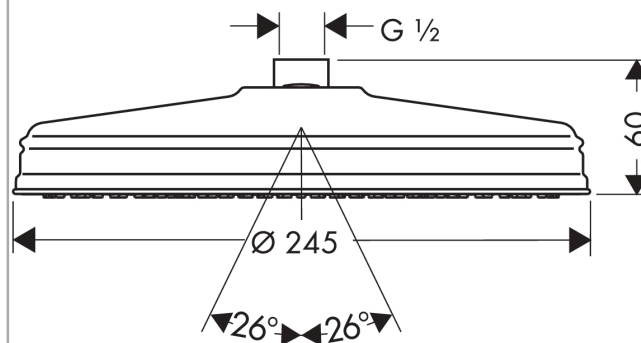

AXOR Carlton
Overhead shower 240 1jet Classic
 Surfaces: **Chrome** Article Number: **28474000**

Description

product features

- shower head size: 240 mm
- ball-joint: overhead shower angle adjustable
- spray type: RainAir
- maximum flow rate at 0.3 MPa: 17 l/min
- flow rate RainAir spray (at 0.3 MPa): 17 l/min
- fully chrome-plated spray disc
- material spray disc: metal
- installation: ceiling or wall
- connection thread G ½
- connection dimension: DN15

Technology

Product image

Scale drawing

Flowchart

The consumption was measured in combination with the appropriate fittings (thermostat/mixer/in-wall valve) to reflect actual application in practice.