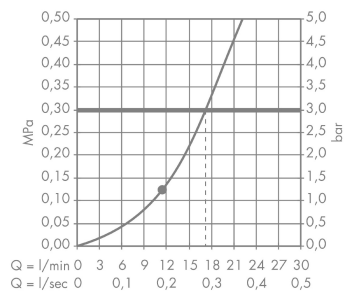

AXOR Carlton
Overhead shower 240 1jet Classic
 Surfaces: **Chrome** Article Number: **28474000**

Description

product features

- shower head size: 240 mm
- ball-joint: overhead shower angle adjustable
- spray type: RainAir
- maximum flow rate at 0.3 MPa: 17 l/min
- flow rate RainAir spray (at 0.3 MPa): 17 l/min
- fully chrome-plated spray disc
- material spray disc: metal
- installation: ceiling or wall
- connection thread G ½
- connection dimension: DN15

Technology

Product image

Scale drawing

Flowchart

The consumption was measured in combination with the appropriate fittings (thermostat/mixer/in-wall valve) to reflect actual application in practice.